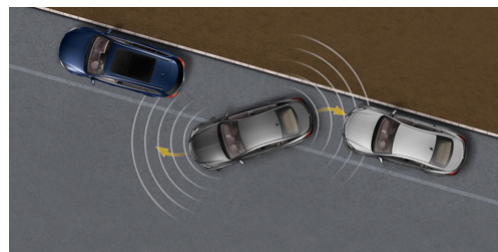

Universal Park Pilot - Front

Part Number: 13437251
Catalog Number: 17 17 046