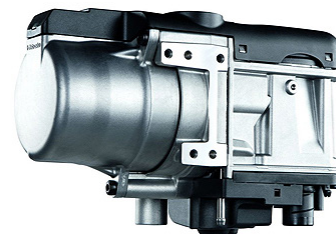

Part Number: 95599889

Catalog Number: 00 00 000

Parking Heater - 2.0 Diesel AT