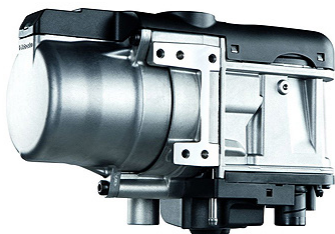

Part Number: 95599890

Catalog Number: 00 00 000

Parking Heater - 1.6 Diesel MT