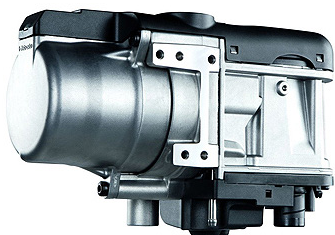

Catalog Number: 00 00 000

Parking Heater - 1.6 Diesel AT

Part Number: 95599890

Catalog Number: 00 00 000

Parking Heater - 1.6 Diesel MT

Part Number: 95599889

Catalog Number: 00 00 000

Parking Heater - 2.0 Diesel AT