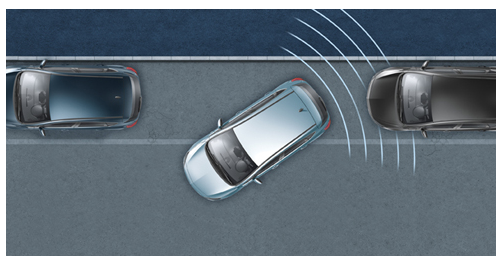

Universal Park Pilot - Front

Part Number: 13437251  
Catalog Number: 17 17 046

Universal Park Pilot - Rear

Part Number: 13437253  
Catalog Number: 17 17 047

Bumper Protection Film, Rear

Part Number: 13436971  
Catalog Number: 00 00 000