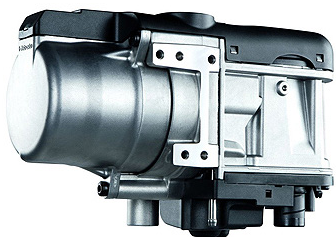

Parking Heater - Fuel Driven

Part Number: 13437784
Catalog Number: 17 34 215