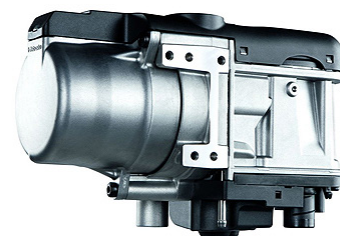

Parking Heater - Diesel Driven

Part Number: 13476204
Catalog Number: 00 00 000